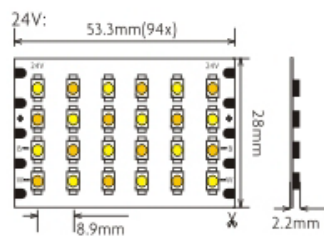

Twin Color Series

Flexible led strip

FOCUS ON LED STRIP LIGHTING

- HIGH CRI LED
- COLOR CONSISTENCY
- HIGH EFFICACY
- COLOR PURITY

3528 Twin

450LEDs/m 32.4w/m

Low
Decay

Long
Lifespan
>35000 hrs

3
YEAR

Part No.	LED/m	Volt(DC)	CRI (Ra)	W/WW(K)	Power ± 5%	lm/m ± 5%	IPXX	
LC450-N3528-TW-24-IP20	450	24V	80-95	6500 3500	32.4W/M	2490/2189	Ip20	
LC450-W3528-TW-24-IP65				5500 2700			2353/2089	IP65
				4500 2400				