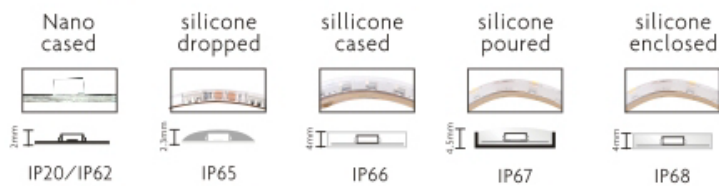

Twin Color Series

Flexible led strip

FOCUS ON LED STRIP LIGHTING

- HIGH CRI LED
- COLOR CONSISTENCY
- HIGH EFFICACY
- COLOR PURITY

3528 Twin

450LEDs/m 32.4w/m

Low
Decay

Long
Lifespan
>35000 hrs

3
YEAR

Part No.	LED/m	Volt(DC)	CRI (Ra)	W/WW(K)	Power ± 5%	lm/m ± 5%	IPXX	
LC450-N3528-TW-24-IP20	450	24V	80-95	6500 3500	32.4W/M	2490/2189	Ip20	
LC450-W3528-TW-24-IP65				5500 2700			2353/2089	IP65
				4500 2400				